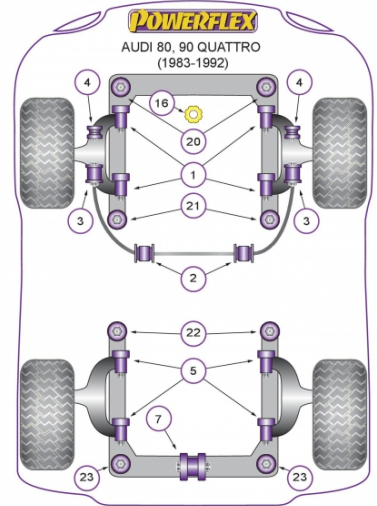

80, 90 QUATTRO INC AVANT (1983-1992) S2 CC (1991-1996)

The prices shown on our website are per bush.

To get the total pack price you will need to multiple this price by the number of bushes per vehicle.

Bush Price x Qty Per Car = Pack Price

Notes

- PFF 3101 Fits 37mm Pressed Front Arms
- **PFF 3102 Fits 45mm Cast Front Arms**
- PFF 3104 & PFF 3105 Only Fit Up To 1992 Chassis Number 8A-N-200-000
- PFF 310621.5 Fits models where there is no link rod between the anti roll bar and control arm.
- PFR 3101121/23.5/25 Front anti roll bar mounts are tear drop shaped
- PFF 312010 & PFF 312110 fit vehicles with 10mm mounting bolts, vehicles with 12mm bolts use PFF 312012 & PFF 312112

In addition to the Road Series parts listed please check the Black Series website for other bushes suitable for this car that may be more suited to Track/Race use.

FRONT WISHBONE BUSH

Qty Per Car **4**

Diagram Ref. **1**

Part No. **PFR 3101121**

FRONT ANTI ROLL BAR MOUNT 23.5MM

Qty Per Car **2**

Diagram Ref. **2**

Part No. **PFR 3101123.5**

FRONT ANTI ROLL BAR MOUNT 25MM

Qty Per Car 2

Diagram Ref. 2