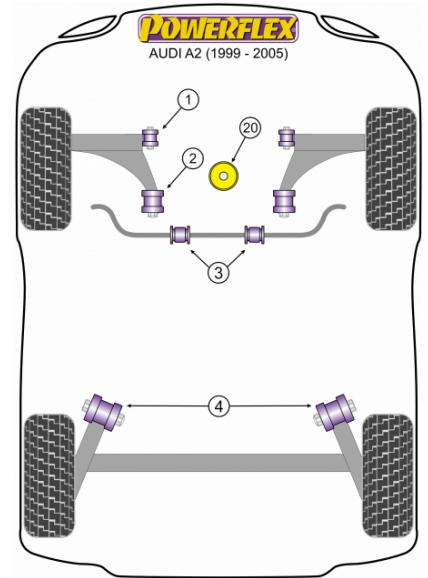

### FRONT WISHBONE REAR BUSH

Qty Per Car **2**

Diagram Ref. **2**

Part No. **PFF 85602**

### FRONT WISHBONE REAR BUSH CASTER OFFSET

Qty Per Car **2**

Diagram Ref. **2**

Part No. **PFF 85602G**

### FRONT ANTI ROLL BAR BUSH 16MM

Qty Per Car **2**

Diagram Ref. **3**

Part No. **PFF 8560316**

### FRONT ANTI ROLL BAR BUSH 18MM

Qty Per Car **2**

Diagram Ref. **3**

Part No. **PFF 8560318**