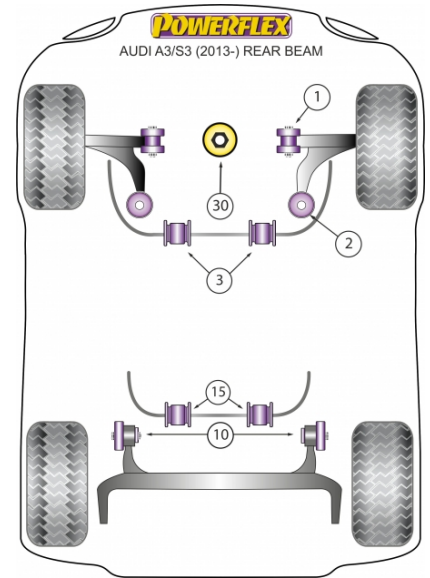

A3 MK3 8V (2013-) REAR BEAM

The prices shown on our website are per bush.

To get the total pack price you will need to multiple this price by the number of bushes per vehicle.

Bush Price x Qty Per Car = Pack Price

In addition to the Road Series parts listed please check the Black Series website for other bushes suitable for this car that may be more suited to Track/Race use.

FRONT WISHBONE FRONT BUSH

Qty Per Car 2

Diagram Ref. 1

Part No. **PFF 85501**

FRONT WISHBONE FRONT BUSH CAMBER ADJUSTABLE

Qty Per Car 2

Diagram Ref. 1

Part No. **PFF 85501G**

FRONT WISHBONE REAR BUSH

Qty Per Car 2

Diagram Ref. 2

Part No. **PFF 85802**

FRONT ANTI ROLL BAR BUSH 21.7MM

Qty Per Car 2

Diagram Ref. 3

Part No. **PFF 8580321.7**

FRONT ANTI ROLL BAR BUSH 23.2MM

Qty Per Car 2