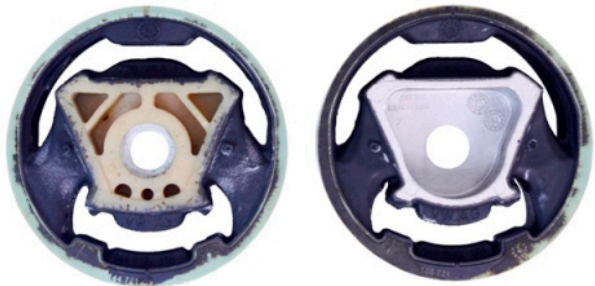

Use PFF85-832 Or PFF85-833 For OEM part number 5Q0198 037 B

In addition to the Road Series parts listed please check the Black Series website for other bushes suitable for this car that may be more suited to Track/Race use.

POWERFLEX HANDLING PACK (2012 -)

Qty Per Car **1**

Diagram Ref.

Part No. **PF85K-1007**

POWERFLEX HANDLING PACK (2012 -)

Qty Per Car **1**

Diagram Ref.

Part No. **PF85K-1008**