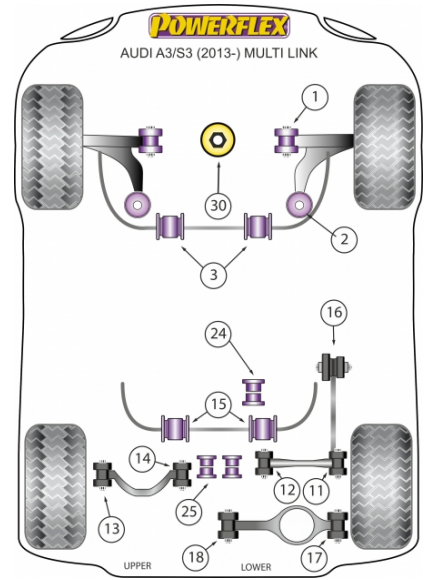

## A3/S3 MK3 8V (2013-) MULTI LINK

The prices shown on our website are per bush.  
To get the total pack price you will need to multiple this price by the number of bushes per vehicle.

### Bush Price x Qty Per Car = Pack Price

- PFF 85830 is an insert for OEM part number 5Q0198 037 A.
- PFF 85831 is a complete bush for OEM part number 5Q0198 037 A.
- PFF 85832 is an insert for OEM part number 5Q0198 037 B.
- PFF 85833 is a complete bush for OEM part number 5Q0198 037 B.