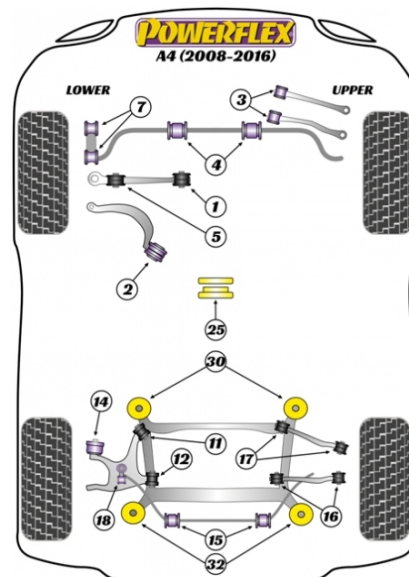

### FRONT LOWER CONTROL ARM BUSH

Qty Per Car 2

Diagram Ref. 1

Part No. **PFF 3701**

### FRONT ANTI ROLL BAR BUSH 25MM

Qty Per Car 2

Diagram Ref. 4

Part No. **PFF 320425**

### REAR TIE ROD INNER BUSH

Qty Per Car **2**

Diagram Ref. **17**

Part No. **PFR 3715**

---

### REAR ANTI ROLL BAR LINK BUSH

Qty Per Car **4**

Diagram Ref. **18**

Part No. **PFR 3718**

---