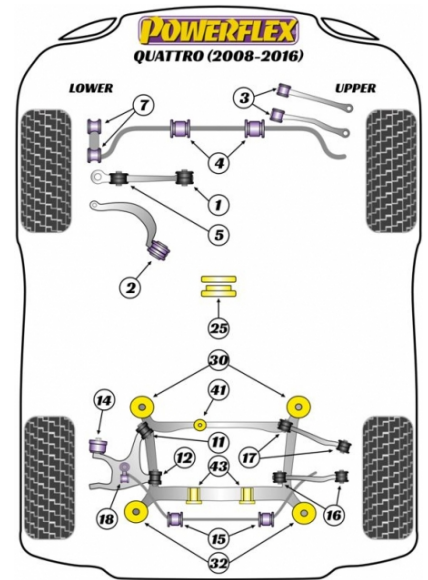

In addition to the Road Series parts listed please check the Black Series website for other bushes suitable for this car that may be more suited to Track/Race use.

FRONT LOWER CONTROL ARM BUSH

Qty Per Car **2**

Diagram Ref. **30**

Part No. **PFR 3730**

REAR SUBFRAME FRONT BUSH INSERT

Qty Per Car **2**

Diagram Ref. **30**

Part No. **PFR 3731**

REAR SUBFRAME REAR BUSH

Qty Per Car **2**

Diagram Ref. **32**

Part No. **PFR 3732**

REAR SUBFRAME REAR BUSH INSERT

Qty Per Car **2**

Diagram Ref. **32**

Part No. **PFR 3733**

REAR DIFF FRONT BUSH INSERT

Qty Per Car **1**

Diagram Ref. **41**

Part No. **PFR 3741**

REAR DIFF REAR BUSH INSERT

Qty Per Car **2**

Diagram Ref. **43**

Part No. **PFR 3743**
