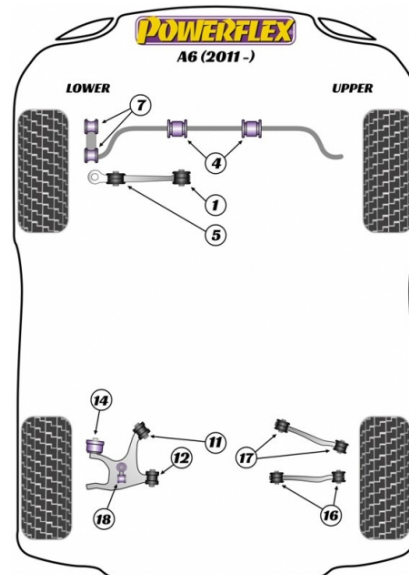

FRONT LOWER CONTROL ARM INNER BUSH

Qty Per Car 2

Diagram Ref. 1

Part No. **PFF 3701**

FRONT LOWER RADIUS ARM TO CHASSIS BUSH

Qty Per Car 2

Diagram Ref. 2

Part No. **PFF 3702**

FRONT UPPER ARM TO CHASSIS BUSH CAMBER ADJUSTABLE

Qty Per Car 4

Diagram Ref. 3

Part No. **PFF 3203G**

FRONT ANTI ROLL BAR BUSH 25MM

Qty Per Car 2

Diagram Ref. 4

Part No. **PFF 320425**

REAR TRACK CONTROL ARM INNER BUSH

Qty Per Car 2

Diagram Ref. 16

Part No. **PFR 3716**

REAR TRACK CONTROL ARM OUTER BUSH

Qty Per Car 2

Diagram Ref. 16

Part No. **PFR 3716**

REAR TIE ROD INNER BUSH

Qty Per Car 2

Diagram Ref. 17

Part No. **PFR 3715**

REAR TIE ROD OUTER BUSH

Qty Per Car 2

Diagram Ref. 17

Part No. **PFR 3715**