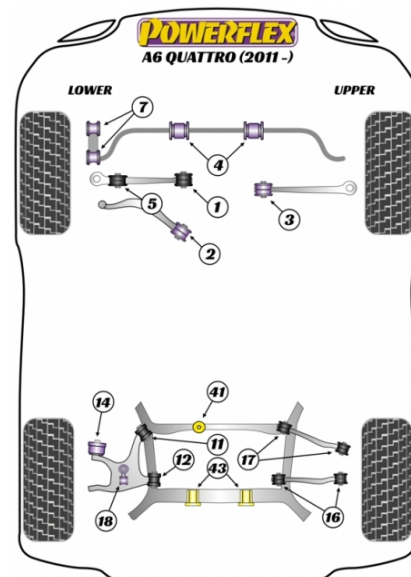

In addition to the Road Series parts listed please check the Black Series website for other bushes suitable for this car that may be more suited to Track/Race use.

FRONT LOWER CONTROL ARM INNER BUSH

Qty Per Car **2**

Diagram Ref. **3**

Part No. **PFF 3203G**

FRONT ANTI ROLL BAR BUSH 25MM

Qty Per Car **2**

Diagram Ref. **4**

Part No. **PFF 320425**

FRONT ANTI ROLL BAR BUSH 25.6MM

Qty Per Car **2**

Diagram Ref. 14

Part No. **PFR 3714**

REAR TRACK CONTROL ARM INNER BUSH

Qty Per Car 2

Diagram Ref. 16

Part No. **PFR 3716**

REAR TRACK CONTROL ARM OUTER BUSH

Qty Per Car 2

Diagram Ref. 16

Part No. **PFR 3716**

REAR TIE ROD INNER BUSH

Qty Per Car 2

Diagram Ref. 17

Part No. **PFR 3715**

REAR TIE ROD OUTER BUSH

Qty Per Car 2