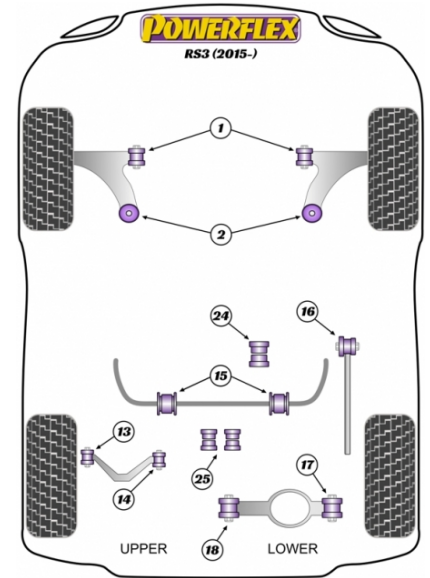

RS3 (2015-)

The prices shown on our website are per bush.

To get the total pack price you will need to multiple this price by the number of bushes per vehicle.

Bush Price x Qty Per Car = Pack Price

In addition to the Road Series parts listed please check the Black Series website for other bushes suitable for this car that may be more suited to Track/Race use.

FRONT WISHBONE FRONT BUSH

Qty Per Car **2**

Diagram Ref. **1**

Part No. **PFF 85501**

FRONT WISHBONE FRONT BUSH CAMBER ADJUSTABLE

Qty Per Car **2**

Diagram Ref. **1**

Part No. **PFF 85501G**

FRONT WISHBONE REAR BUSH

Qty Per Car **2**

Diagram Ref. **2**

Part No. **PFF 85802**

REAR UPPER LINK OUTER BUSH

Qty Per Car **2**

Diagram Ref. **13**

Part No. **PFR 85513**

REAR UPPER LINK INNER BUSH

Qty Per Car **2**

Diagram Ref. **14**

Part No. **PFR 85514**

REAR ANTI ROLL BAR BUSH 18.5MM

Qty Per Car **2**

Diagram Ref. **15**

Part No. **PFR 8581518.5**