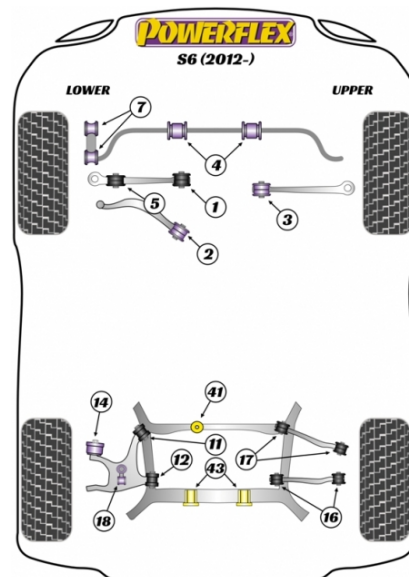

### FRONT LOWER CONTROL ARM INNER BUSH

Qty Per Car **2**

Diagram Ref. **1**

Part No. **PFF 3701**