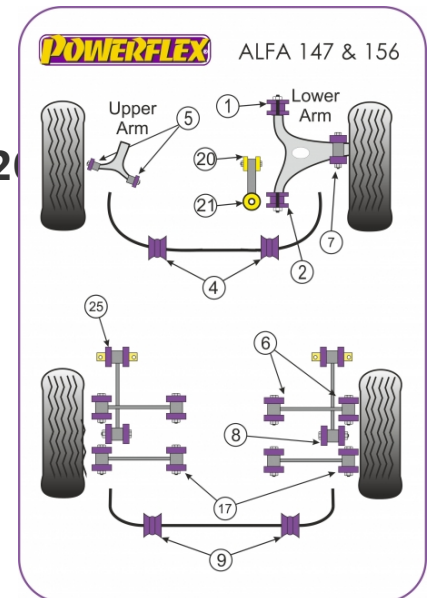

Notes

- PFF 1811 and PFF 1812 are designed to fit genuine Alfa control arms. If non genuine arms are fitted, the pin diameter at the back of the arm may be different. If this is the case, please contact your Powerflex distributor first.
- PFF 1813 Engine Mount Kit fits V6 models only.
- PFF 1820 Fits 1.6 to 2.0 petrol engines.
- PFF 1821 Fits 1.6 and 1.8 Twin Spark models with an extruded bracket.
- PFF 1822 Fits 2.0 twin Spark & JTS models with welded steel bracket.

Diagram Ref. **1**

Part No. **PFF 1811**

FRONT LOWER WISHBONE REAR BUSH

Qty Per Car **2**

Diagram Ref. **2**

Part No. **PFF 1812**

FRONT ANTI ROLL BAR BUSH 22MM

Qty Per Car **2**

Diagram Ref. **4**

Part No. **PFF 181022**

FRONT ANTI ROLL BAR BUSH 23MM

Qty Per Car **2**

Diagram Ref. **4**

Part No. **PFF 181023**

FRONT ANTI ROLL BAR BUSH 26MM

Qty Per Car **2**

Diagram Ref. **17**

Part No. **PFR 1817**

REAR TIE BAR TO HUB BUSH

Qty Per Car **2**

Diagram Ref. **8**

Part No. **PFR 1818**

REAR ANTI ROLL BAR BUSH 14MM

Qty Per Car **2**