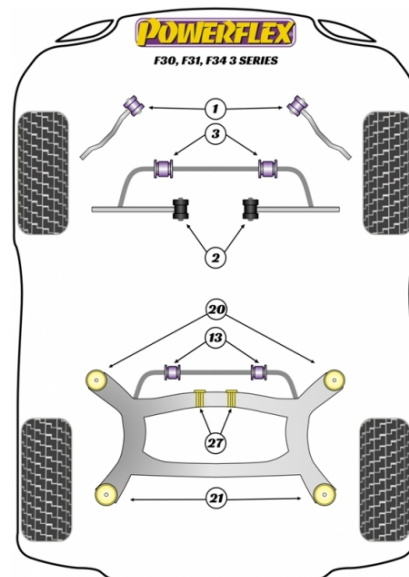

In addition to the Road Series parts listed please check the Black Series website for other bushes suitable for this car that may be more suited to Track/Race use.

FRONT RADIUS ARM TO CHASSIS BUSH

Qty Per Car **2**

Diagram Ref. **1**

Part No. **PFF 51901**

FRONT RADIUS ARM TO CHASSIS BUSH CASTER ADJUSTABLE

Qty Per Car **2**

Diagram Ref. **1**

Part No. **PFF 51901G**

FRONT CONTROL ARM TO CHASSIS BUSH

Qty Per Car **2**

Diagram Ref. **2**

Part No. **PFF 51902**

FRONT CONTROL ARM TO CHASSIS BUSH - CAMBER ADJUSTABLE

Qty Per Car **2**

Diagram Ref. **2**

Part No. **PFF 51902G**

FRONT ANTI ROLL BAR BUSH 24MM

Qty Per Car **2**

Diagram Ref. **3**

Part No. **PFF 5190324**

FRONT ANTI ROLL BAR BUSH 25MM

Qty Per Car **2**

Diagram Ref. **3**

Part No. **PFF 5190325**

REAR ANTI ROLL BAR BUSH 12MM

Qty Per Car **2**