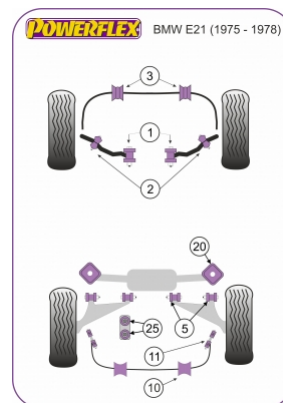

BMW - E21 3 SERIES (1975 - 1983) - E21 3 SERIES (1975 - 1978)

PRODUCT PRICING INFORMATION

The prices shown on our website are per bush.

To get the total pack price you will need to multiple this price by the number of bushes per vehicle.

Bush Price x Qty Per Car = Pack Price

In addition to the Road Series parts listed please check the Black Series website for other bushes suitable for this car that may be more suited to Track/Race use.

Bush description	Quantity Per Car	Diagram Reference	Part Number
Front Arm Inner Bush	2	1	PFF 51601
Front Arm Outer Bush	2	2	PFF 51702
Front Anti Roll Bar Bush 22mm	2	3	PFF 5160322
Front Anti Roll Bar Bush 23.5mm	2	3	PFF 5160323.5
Rear Trailing Arm Bush	4	5	PFR 5306
Rear Trailing Arm Bush Adjustable Click for fitting instructions	4	5	PFR 5306G