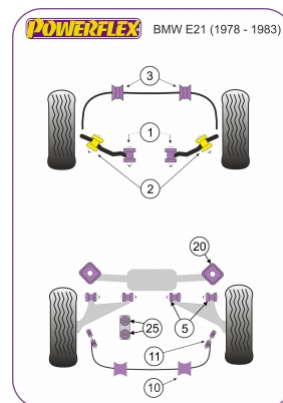

BMW - E21 3 SERIES (1975 - 1983) - E21 3 SERIES (1978 - 1983)

PRODUCT PRICING INFORMATION

The prices shown on our website are per bush.

To get the total pack price you will need to multiple this price by the number of bushes per vehicle.

Bush Price x Qty Per Car = Pack Price

In addition to the Road Series parts listed please check the Black Series website for other bushes suitable for this car that may be more suited to Track/Race use.

Bush description	Quantity Per Car	Diagram Reference	Part Number
Front Arm Inner Bush	2	1	PFF 51601
Front Arm Outer Bush Click for fitting instructions	2	2	PFF 51602
Front Anti Roll Bar Bush 22mm	2	3	PFF 5160322
Front Anti Roll Bar Bush 23.5mm	2	3	PFF 5160323.5
Rear Trailing Arm Bush	4	5	PFR 5306
Rear Trailing Arm Bush Adjustable Click for fitting instructions	4	5	PFR 5306G