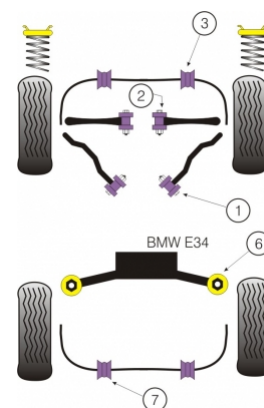

BMW - E34 5 SERIES (1988 - 1996)

Notes

- PFF 5602 is fitted on models with steel arms
- PFF 5620 is fitted on models with aluminium arms
- Check all anti roll bar sizes before ordering

PRODUCT PRICING INFORMATION

The prices shown on our website are per bush.

To get the total pack price you will need to multiple this price by the number of bushes per vehicle.

Bush Price x Qty Per Car = Pack Price

In addition to the Road Series parts listed please check the Black Series website for other bushes suitable for this car that may be more suited to Track/Race use.

Bush description	Quantity Per Car	Diagram Reference	Part Number	Retail Price Each
 Front Lower Tie Bar To Chassis Bush Click for fitting instructions	2	1	PFF 5601	
 Front Inner TCA Bush	2	2	PFF 5602	
 Front Inner TCA Bush	2	2	PFF 5620	

	Front Anti Roll Bar Mounting 23mm	2	3	PFF 531023
	Front Anti Roll Bar Mounting 24mm	2	3	PFF 531024
	Front Anti Roll Bar Mounting 25mm	2	3	PFF 531025
	Front Anti Roll Bar Mounting 28mm	2	3	PFF 531028
	Rear Beam Mount Bush	2	6	PFR 5507
	Rear Roll Bar Mounting Bush 15mm	2	7	PFR 550415
	Rear Roll Bar Mounting Bush 16.5mm	2	7	PFR 5504165
	Rear Roll Bar Mounting Bush 18mm	2	7	PFR 550418
	Bump Stop Kit 🔗 Click for fitting instructions	1		BS 2003K