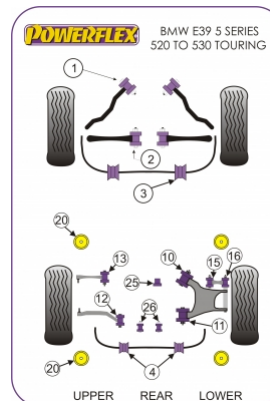

## BMW - E39 5 SERIES (1996 - 2004) - E39 5 SERIES 520 TO 530 TOURING

### Notes

- PFF 5460223/24/25/27 front anti roll bar bush is fitted on models with M Sport II suspension, please click on image and compare to original.
- PFF 5503225/24/25/27 front anti roll bar bush fit non M sport suspension models, please click on image and compare to original.
- Use either PFR 5530 complete bushes or PFR 5531 inserts.
- Use either PFR 5524 for diffs with a flat mounting face or PFR 5525 if the casing has a spigot.

In addition to the Road Series parts listed please check the Black Series website for other bushes suitable for this car that may be more suited to Track/Race use.

Bush description	Quantity Per Car	Diagram Reference	Part Number	Retail Price Each
 <b>Front Lower Tie Bar To Chassis Bush</b>	<b>2</b>	<b>1</b>	<b>PFF 5510</b>	