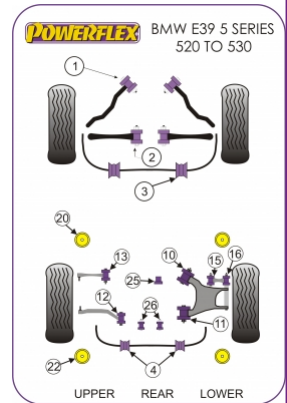

BMW - E39 5 SERIES (1996 - 2004) - E39 5 SERIES 520 TO 530

Notes

- PFF 5460223/24/25/27 front anti roll bar bush is fitted on models with M Sport II suspension, please click on image and compare to original.
- PFF 5503225/24/25/27 front anti roll bar bush fit non M sport suspension models, please click on image and compare to original.
- Use either PFR 5520 and PFR 5522 complete bushes (Saloon models only) or PFR 5521 and PFR 5523 inserts.
- PFR 5520 and PFR 5522 fits Saloon models only.
- PFR 5711 fits M5 and Touring models only, for saloon models use PFR 571112.

In addition to the Road Series parts listed please check the Black Series website for other bushes suitable for this car that may be more suited to Track/Race use.

Bush description	Quantity Per Car	Diagram Reference	Part Number	Retail Price Each
 Front Lower Tie Bar To Chassis Bush	2	1	PFF 5510	