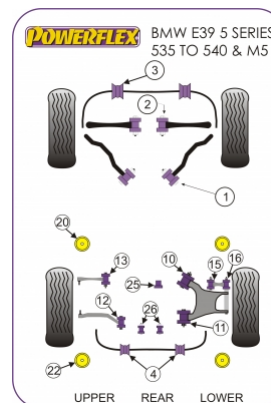

BMW - E39 5 SERIES (1996 - 2004) - E39 5 SERIES 535 TO 540 & M5

Notes

- PFF 5460223/24/25/27 front anti roll bar bush is fitted on models with M Sport II suspension, please click on image and compare to original.
- PFF 5503225/24/25/27 front anti roll bar bush fit non M sport suspension models, please click on image and compare to original.
- Use either PFR 5520 and PFR 5522 complete bushes (Saloon models only) or PFR 5521 and PFR 5523 inserts.
- PFR 5711 fits M5 and Touring models only, for Saloon models use PFR 571112.

In addition to the Road Series parts listed please check the Black Series website for other bushes suitable for this car that may be more suited to Track/Race use.

Bush description	Quantity Per Car	Diagram Reference	Part Number	Retail Price Each
 Front Lower Tie Bar To Chassis Bush Click for fitting instructions	2	1	PFF 5501	
 Front Inner Track Control Arm Bush	2	2	PFF 5502	