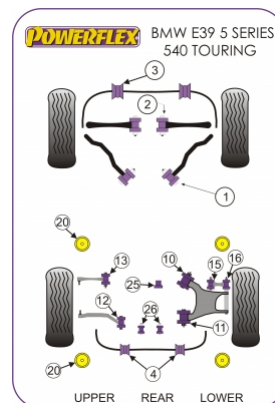

BMW - E39 5 SERIES (1996 - 2004) - E39 5 SERIES 540 TOURING

Notes

- PFF 5460223/24/25/27 front anti roll bar bush is fitted on models with M Sport II suspension, please click on image and compare to original.
- PFF 5503225/24/25/27 front anti roll bar bush fit non M sport suspension models, please click on image and compare to original.
- Use either PFR 5530 complete bushes or PFR5-531 inserts.
- Use either PFR 5524 for diffs with a flat mounting face or PFR 5525 if the casing has a spigot.

In addition to the Road Series parts listed please check the Black Series website for other bushes suitable for this car that may be more suited to Track/Race use.

Bush description	Quantity Per Car	Diagram Reference	Part Number	Retail Price Each
 Front Lower Tie Bar To Chassis Bush Click for fitting instructions	2	1	PFF 5501	