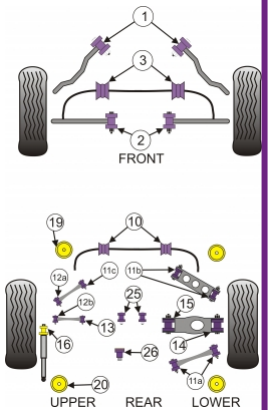

### Notes

- These Bushes Do Not Fit The M3 or X Drive (4wd) Models
- PFR 5419, PFR 5421 and PFR 5423 are inserts to be used with the original bushes
- PFR 5420, PFR 5422 and PFR 51220 are complete bushes and used to replace the original bushes
- PFR 51220 increase anti squat to that of the M series, for std location of the subframe front mount use PFR 5420
- PFR 5421 Inserts fit petrol models only, and do not fit Touring E91 models.
- PFR 5423 Fits diesel cars and all petrol and diesel E91 Touring models.
- PFR 541612 fits performance shock absorber which has 12mm thread
- For standard shock absorbers and performance shock absorber with a 10mm thread use PFR 5416

In addition to the Road Series parts listed please check the Black Series website for other bushes suitable for this car that may be more suited to Track/Race use.

Bush description	Quantity Per Car	Diagram Reference	Part Number	Retail Price Each