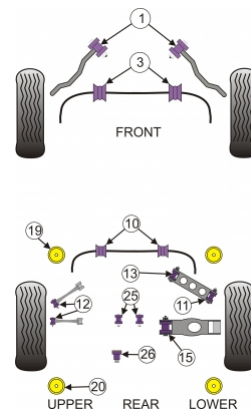

BMW - E90, E91, E92 & E93 3 SERIES (2005-2013) - E90, E92 & E93 3 SERIES M3 (2006-2013)

PRODUCT PRICING INFORMATION

The prices shown on our website are per bush.
To get the total pack price you will need to multiple this price by the number of bushes per vehicle.

Bush Price x Qty Per Car = Pack Price

In addition to the Road Series parts listed please check the Black Series website for other bushes suitable for this car that may be more suited to Track/Race use.

Bush description	Quantity Per Car	Diagram Reference	Part Number	Retail Price Each
 Front Radius Arm To Chassis Bush	2	1	PFF5-401BLK	
 Front Anti Roll Bar Bush 26.5mm	2	3	PFF 5120326.5	
 Front Anti Roll Bar Bush 28mm	2	3	PFF 5120328	
 Rear Anti Roll Bar Bush 22.5mm	2	10	PFR 5121022.5	
 Rear Anti Roll Bar Bush 23.6mm	2	10	PFR 5121023.6	

	Rear Trailing Arm Outer Bush Click for fitting instructions	2	11	PFR 5411
	Rear Upper Arm Outer Bush Click for fitting instructions	4	12	PFR 51212
	Rear Lower Front Arm Inner Bush	2	13	PFR 51213
	Rear Lower Lateral Arm Inner Bush Click for fitting instructions	2	15	PFR 51215
	Rear Subframe, Front Bush Click for fitting instructions	2	19	PFR 51220
	Rear Subframe Rear Mounting Bush Click for fitting instructions	2	20	PFR 5422P
	Rear Diff Front Mounting Bush Click for fitting instructions	2	25	PFR 5425
	Rear Diff Rear Mounting Bush Click for fitting instructions	1	26	PFR 51226