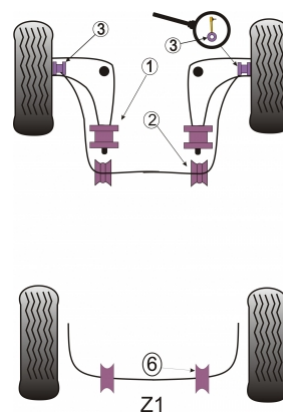

BMW - Z1 (1988 - 1991)

Notes

- PFF 5303 is an eccentric bush for the M3. This can be fitted to all models through out the range giving them increased castor.
- PFF 5304 is designed to fit models where the Anti Roll Bar joins lower arm not the shock absorber.

In addition to the Road Series parts listed please check the Black Series website for other bushes suitable for this car that may be more suited to Track/Race use.

Bush description	Quantity Per Car	Diagram Reference	Part Number	Retail Price Each
 Front Lower Wishbone Rear Bush Click for fitting instructions	2	1	PFF 5301	
 Front Lower Wishbone Rear Bush Eccentric Click for fitting instructions	2	1	PFF 5303	
 Front Anti Roll Bar Bush 21mm	2	2	PFF 530221	