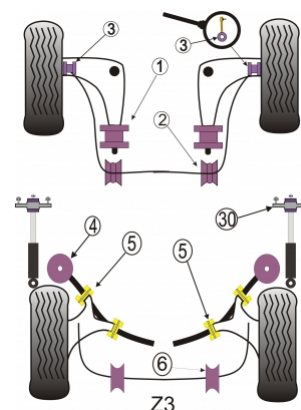

BMW - Z3 (1994 - 2002)

Notes

- PFF 5303 is an eccentric bush for the M Series or where increased caster is required.
- Please check front and rear anti roll bar size before ordering.
- PFF 5304 is designed to fit models where the Anti Roll Bar joins the lower arm not the shock absorber. The will not fit the M! versions as a consequence.
- For the rear trailing arm use either PFR5-309 or on-car adjustable bushes PFR 5306G
- **PFR 5563010 fits cars with standard or aftermarket rear shock absorber with a 10mm pin, PFR 5563012 fits cars with aftermarket rear shock absorbers with a 12mm pin.**

In addition to the Road Series parts listed please check the Black Series website for other bushes suitable for this car that may be more suited to Track/Race use.

Bush description	Quantity Per Car	Diagram Reference	Part Number	Retail Price Each
 Front Lower Wishbone Rear Bush Click for fitting instructions	2	1	PFF 5301	

	Front Lower Wishbone Rear Bush Eccentric Click for fitting instructions	2	1	PFF 5303
	Front Anti Roll Bar Mounting 23mm	2	2	PFF 531023
	Front Anti Roll Bar Mounting 24mm	2	2	PFF 531024
	Front Anti Roll Bar Mounting 25mm	2	2	PFF 531025
	Front Anti Roll Bar Mounting 26mm	2	2	PFF 531026
	Front Anti Roll Bar Mounting 27mm	2	2	PFF 531027
	Front Anti Roll Bar Mounting 28mm	2	2	PFF 531028
	Anti Roll Bar Link Rod Bush	2	3	PFF 5304
	Rear Beam Bush	2	4	PFR 5311
	Rear Trailing Arm Bush Adjustable Click for fitting instructions	4	5	PFR 5306G
	Rear Trailing Arm Bush	4	5	PFR 5309
	Rear Anti Roll Bar Bush 14mm	2	6	PFR 550414
	Rear Roll Bar Mounting Bush 15mm	2	6	PFR 550415
	Rear Anti Roll Bar Bush 16mm	2	6	PFR 550416
	Rear Anti Roll Bar Bush 17mm	2	6	PFR 550417
	Rear Anti Roll Bar Bush 18mm	2	6	PFR 550418
	Rear Diff Mounting Bush	1	7	PFR 5300
	Rear Shock Top Mount Bracket and Bush 10mm Click for fitting instructions	2	30	PFR 5563010
	Rear Shock Top Mount Bracket and Bush 12mm Click for fitting instructions	2	30	PFR 5563012