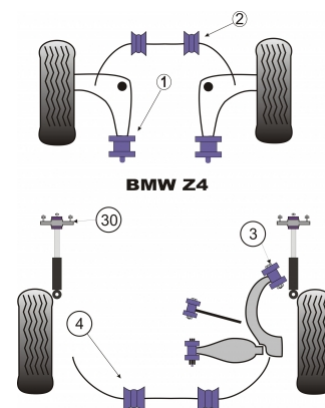

BMW - Z4 (E85 & E86)

Notes:

PFR 5563010 fits cars with standard or aftermarket rear shock absorber with a 10mm pin, PFR 5563012 fits cars with aftermarket rear shock absorbers with a 12mm pin.

Product Pricing Information The prices shown on our website are per bush.

To get the total pack price you will need to multiple this price by the number of bushes per vehicle. **Bush Price x Qty Per Car = Pack Price** In addition to the Road Series parts listed please check the Black Series website for other bushes suitable for this car that may be more suited to Track/Race use.

Bush description	Quantity Per Car	Diagram Reference	Part Number	Retail Price Each
 Front Wishbone Rear Bush Click for fitting instructions	2	1	PFF 54601	
 Front Wishbone Rear Bush Click for fitting instructions	2	1	PFF 5460160	
 Front Wishbone Rear Bush, Aluminium Outer Click for fitting instructions	2	1	PFF 5560160	
 Front Wishbone Rear Bush, Aluminium Outer Click for fitting instructions	2	1	PFF 55601	
 Front Anti Roll Bar Bush 24mm	2	2	PFF 5460224	
 Front Anti Roll Bar Bush 25mm	2	2	PFF 5460225	

	Front Anti Roll Bar Mounting Bush 27mm	2	2	PFF 5460227	
	Rear Trailing Arm Bush	2	3	PFR 53608	
	Rear Roll Bar Mounting Bush 22.5mm	2	4	PFR 5460922.5	
	Rear Roll Bar Mounting Bush	2	4	PFR 550418	
	Rear Roll Bar Mounting Bush	2	4	PFR 550419	
	Rear Subframe Rear Bush  Click for fitting instructions	2	11	PFR 54611	
	Rear Shock Top Mount Bracket and Bush 10mm  Click for fitting instructions	2	30	PFR 5563010	
	Rear Shock Top Mount Bracket and Bush 12mm  Click for fitting instructions	2	30	PFR 5563012	