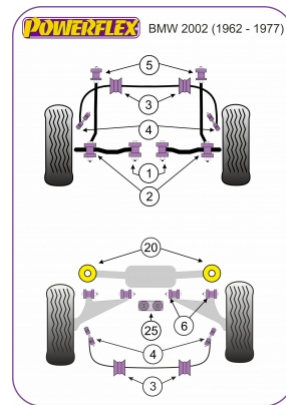

BMW - 1502-2002 (1962 - 1977)

Notes

- PFF 5200315 and PFF 5200316 anti-roll bar bushes fit both front and rear.
- PFF 52004 anti-roll bar link rod bush fits both the front and rear.
- PFR 52020 are inserts which fit into the voids of the original rear beam bush.
- PFR 52021 is a complete bush for the rear beam mount.
- Please check Anti-roll bar diameter before ordering.

In addition to the Road Series parts listed please check the Black Series website for other bushes suitable for this car that may be more suited to Track/Race use.

Bush description	Quantity Per Car	Diagram Reference	Part Number
 Front Lower Arm Inner Bush	2	1	PFF 52001