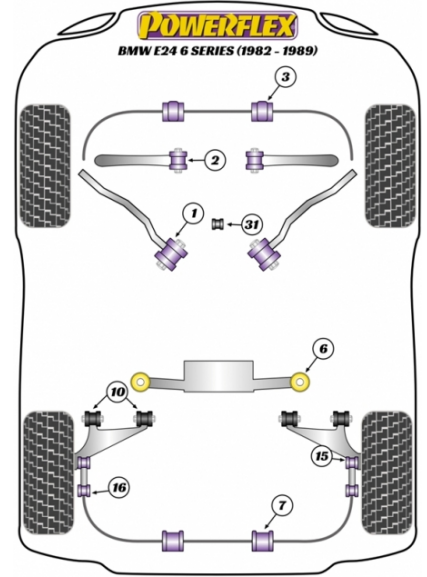

### FRONT LOWER TIE BAR TO CHASSIS BUSH

Qty Per Car **2**

Diagram Ref. **1**

Part No. **PFF 5801**

### REAR ANTI ROLL BAR MOUNTING BUSH 18MM

Qty Per Car **2**

Diagram Ref. **7**

Part No. **PFR 530818**

---

### REAR ANTI ROLL BAR LINK TO ARM BUSH

Qty Per Car **2**

Diagram Ref. **15**

Part No. **PFR 5315**

---

### REAR ANTI ROLL BAR LINK TO ANTI ROLL BAR BUSH

Qty Per Car **2**

Diagram Ref. **16**

Part No. **PFR 5316**

---