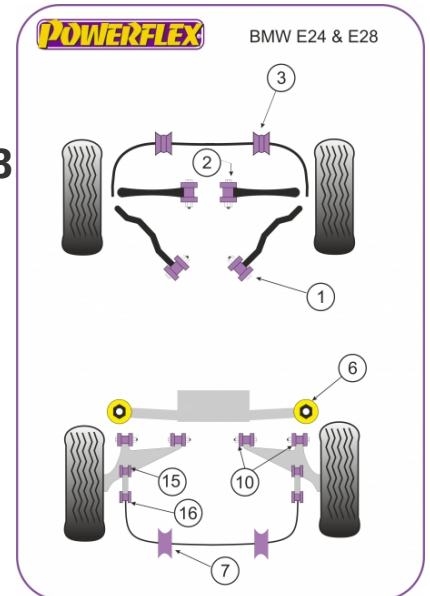

#### FRONT LOWER TIE BAR TO CHASSIS BUSH

Qty Per Car **2**

Diagram Ref. **1**

Part No. **PFF 5801**