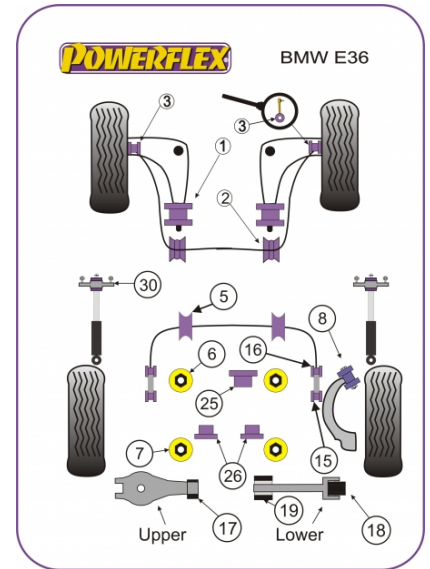

Notes

- PFF 5303 is an eccentric bush for the M3 (non-Evo) or where increased castor is required
- PFF 5301 is an concentric bush for non M3 models
- Please check front and rear roll bar size before ordering.
- PFF 5304 is designed to fit models where the Anti Roll Bar joins the lower arm not the shock absorber. This part will not fit the M' versions as a consequence.
- PFR 5563010 fits cars with standard or aftermarket rear shock absorber with a 10mm pin, PFR 5563012 fits cars with aftermarket rear shock absorbers with a 12mm pin. Neither fit Cabriolet models
- PFR 5324 fits later M3 Evo models where the bush fits into a separate mounting bracket
- PFR 5325 fits all models, (M3 models up to 1996) with the bush in the subframe
- PFR 5326 fits all models including all M3 models
- PFR 54615G replaces the original arm and inner bush and allows on car adjustment of camber. For a replacement bush only to fit in the original arm, please use PFR 54616.

Diagram Ref.

Part No. **PF5K-1002**

FRONT LOWER WISHBONE REAR BUSH

Qty Per Car **2**

Diagram Ref. **1**

Part No. **PF5 5301**

FRONT LOWER WISHBONE REAR BUSH CASTER OFFSET

Qty Per Car **2**

Diagram Ref. **5**

Part No. **PFR 550415**

REAR ROLL BAR MOUNTING BUSH 18MM

Qty Per Car **2**

Diagram Ref. **5**

Part No. **PFR 550418**

REAR ROLL BAR MOUNTING BUSH 19MM

Qty Per Car **2**

Diagram Ref. **8**

Part No. **PFR 53608**

REAR ANTI ROLL BAR LINK TO ARM BUSH

Qty Per Car **2**

Diagram Ref. **15**

Part No. **PFR 5315**

REAR ANTI ROLL BAR LINK TO ANTI ROLL BAR BUSH

Qty Per Car **2**