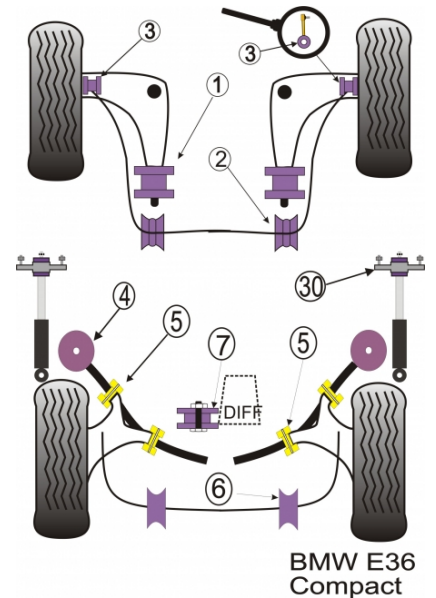

E36 3 SERIES COMPACT

PRICING INFORMATION

The prices shown on our website are per bush.

To get the total pack price you will need to multiple this price by the number of bushes per vehicle.

Bush Price x Qty Per Car = Pack Price

Notes

- PFF 5303 is an eccentric bush for the M3 or where increased caster is required.
- Please check front and rear anti roll bar size before ordering.
- PFF 5304 is designed to fit models where the Anti Roll Bar joins lower arm not the shock absorber.
- For the rear trailing arm use either PFR5-306 or on-car adjustable bushes PFR 5306G.
- PFR 5563010 fits cars with standard or aftermarket rear shock absorber with a 10mm pin, PFR 5563012 fits cars with aftermarket rear shock absorbers with a 12mm pin.

In addition to the Road Series parts listed please check the Black Series website for other bushes suitable for this car that may be more suited to Track/Race use.

FRONT LOWER WISHBONE REAR BUSH

Qty Per Car **2**

Diagram Ref. **1**

Part No. **PFF 5301**

FRONT LOWER WISHBONE REAR BUSH CASTER OFFSET

Qty Per Car **2**

Diagram Ref. **1**

Part No. **PFF 5303**

FRONT ANTI ROLL BAR MOUNTING 23MM

Qty Per Car **2**

Diagram Ref. **2**

Part No. **PFF 531023**

FRONT ANTI ROLL BAR MOUNTING 24MM

Qty Per Car **2**

Diagram Ref. **2**

Part No. **PFF 531024**

FRONT ANTI ROLL BAR MOUNTING 25MM

Qty Per Car **2**

Diagram Ref. **2**

Part No. **PFF 531025**

FRONT ANTI ROLL BAR MOUNTING 26MM

Qty Per Car **2**

Diagram Ref. **2**

Part No. **PFF 531026**