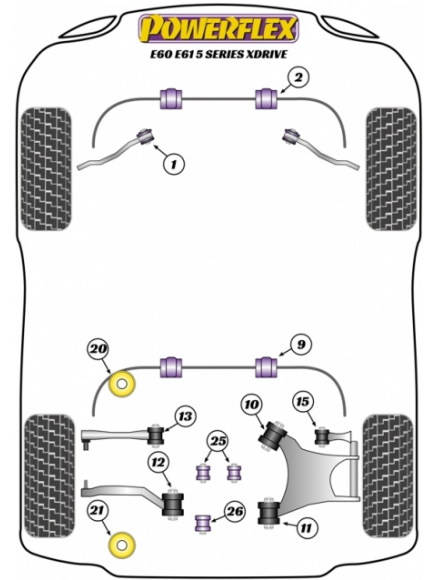

E60, E61 5 SERIES XDRIVE

The prices shown on our website are per bush.

To get the total pack price you will need to multiple this price by the number of bushes per vehicle.

Bush Price x Qty Per Car = Pack Price

In addition to the Road Series parts listed please check the Black Series website for other bushes suitable for this car that may be more suited to Track/Race use.

FRONT ANTI ROLL BAR BUSH 25MM

Qty Per Car **2**

Diagram Ref. **2**

Part No. **PFF 5460225**

FRONT RADIUS ARM TO CHASSIS BUSH

Qty Per Car **2**

Diagram Ref. **1**

Part No. **PFF 52101**

REAR ANTI ROLL BAR MOUNTING BUSH 13MM

Qty Per Car **2**

Diagram Ref. **11**

Part No. **PFR 5711**

REAR UPPER ARM INNER BUSH

Qty Per Car **2**

Diagram Ref. **12**

Part No. **PFR 5712**

REAR TOE ADJUST INNER BUSH

Qty Per Car **2**