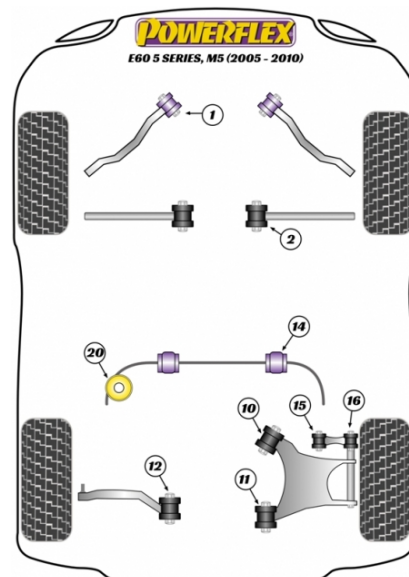

### FRONT RADIUS ARM TO CHASSIS BUSH

Qty Per Car **2**

Diagram Ref. **1**

Part No. **PFF 5701**

### FRONT LOWER CONTROL ARM INNER BUSH

Qty Per Car **2**

Diagram Ref. **2**

Part No. **PFF 51002**

### REAR LOWER ARM FRONT BUSH

Qty Per Car **2**

Diagram Ref. **10**

Part No. **PFR 5710**

### REAR ANTI ROLL BAR MOUNT 18MM

Qty Per Car **2**

Diagram Ref. **14**

Part No. **PFR 5460918**