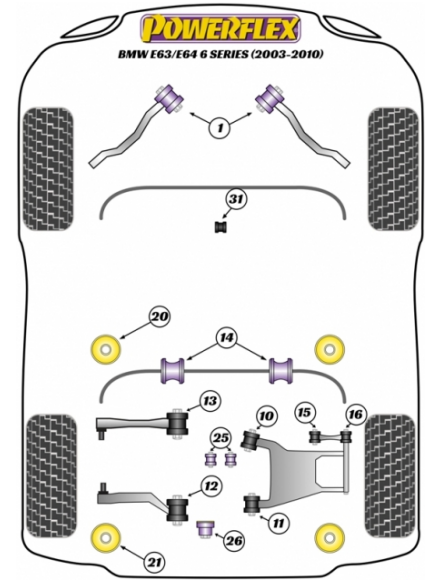

### Bush Price x Qty Per Car = Pack Price

1. Check Anti-roll bar diameter size before ordering bushes.
2. Anti-roll bar bushes fit non-active anti-roll bar only.

*In addition to the Road Series parts listed please check the Black Series website for other bushes suitable for this car that may be more suited to Track/Race use.*

### REAR LOWER ARM FRONT BUSH

Qty Per Car 2

Diagram Ref. 10

Part No. **PFR 5710**

### REAR ANTI ROLL BAR MOUNT 13.5MM

Qty Per Car 2

Diagram Ref. 14

Part No. **PFR 5460913.5**

---

### REAR ANTI ROLL BAR MOUNT 14.5MM

Qty Per Car 2

Diagram Ref. 14

Part No. **PFR 5460914.5**

---