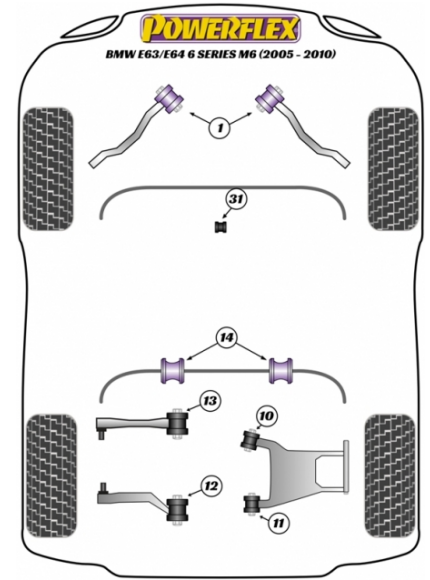

### Bush Price x Qty Per Car = Pack Price

1. Check Anti-roll bar diameter size before ordering bushes.
2. Anti-roll bar bushes fit non-active anti-roll bar only.

*In addition to the Road Series parts listed please check the Black Series website for other bushes suitable for this car that may be more suited to Track/Race use.*

### FRONT RADIUS ARM TO CHASSIS BUSH

Qty Per Car 2

Diagram Ref. 1

Part No. **PFF 5701**

### REAR LOWER ARM FRONT BUSH

Qty Per Car 2

Diagram Ref. 10

Part No. **PFR 5710**

### REAR ANTI ROLL BAR MOUNT 18MM

Qty Per Car 2

Diagram Ref. 14

Part No. **PFR 5460918**