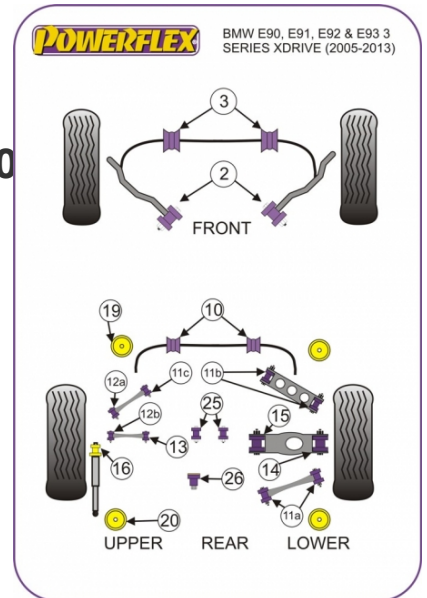

FRONT CONTROL ARM TO CHASSIS BUSH

Qty Per Car 2

Diagram Ref. 2

Part No. **PFF 55701**

FRONT ANTI ROLL BAR MOUNTING BUSH 26.5MM

Qty Per Car 2

Diagram Ref. 3

Part No. **PFF 5570326.5**

REAR ANTI ROLL BAR MOUNTING BUSH 11MM

Qty Per Car 2

Diagram Ref. 10

Part No. **PFR 5460911**

REAR ANTI ROLL BAR MOUNTING BUSH 12MM

Qty Per Car 2

Diagram Ref. 10

Part No. **PFR 5460912**

REAR ANTI ROLL BAR MOUNTING BUSH 13MM

Qty Per Car 2

Diagram Ref. 10

Part No. **PFR 5460913**

REAR ANTI ROLL BAR MOUNTING BUSH 14MM

Qty Per Car 2

Diagram Ref. 10

Part No. **PFR 5460914**

REAR ANTI ROLL BAR MOUNTING BUSH 15MM

Qty Per Car 2

Diagram Ref. 10

Part No. **PFR 5460915**

REAR TOE ADJUST ARM INNER & OUTER BUSH

Qty Per Car **4**

Diagram Ref. **11a**

Part No. **PFR 5411**