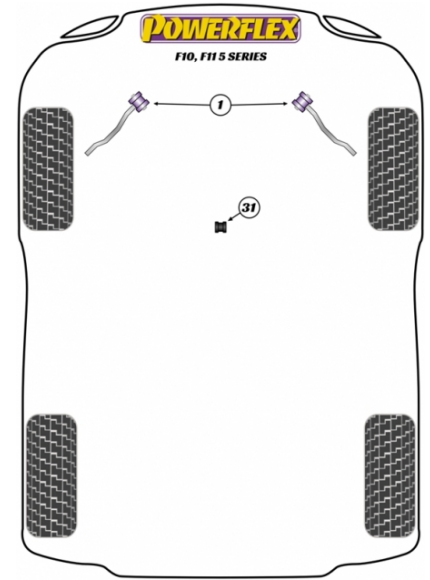

F10, F11 5 SERIES

The prices shown on our website are per bush.

To get the total pack price you will need to multiple this price by the number of bushes per vehicle.

Bush Price x Qty Per Car = Pack Price

In addition to the Road Series parts listed please check the Black Series website for other bushes suitable for this car that may be more suited to Track/Race use.

FRONT RADIUS ARM TO CHASSIS BUSH

Qty Per Car **2**

Diagram Ref. **1**

Part No. **PFF 56001**

FRONT RADIUS ARM TO CHASSIS BUSH CASTER OFFSET

Qty Per Car **2**

Diagram Ref. **1**

Part No. **PFF 56001G**

SHIFT ARM FRONT BUSH ROUND

Qty Per Car **1**