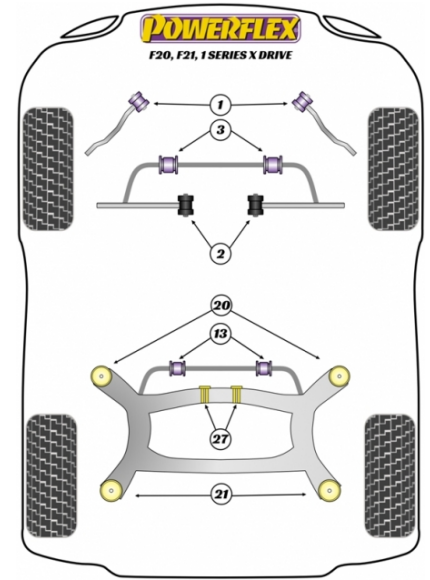

In addition to the Road Series parts listed please check the Black Series website for other bushes suitable for this car that may be more suited to Track/Race use.

FRONT RADIUS ARM TO CHASSIS BUSH

Qty Per Car 2

Diagram Ref. 1

Part No. **PFF 54101**

FRONT CONTROL ARM TO CHASSIS BUSH

Qty Per Car 2

Diagram Ref. 2

Part No. **PFF 54102**

FRONT ANTI ROLL BAR BUSH 22.5MM

Qty Per Car 2

Diagram Ref. 3

Part No. **PFF 5190322.5**

FRONT ANTI ROLL BAR BUSH 23.6MM

Qty Per Car 2

Diagram Ref. 3

Part No. **PFF 5190323.6**

REAR ANTI ROLL BAR BUSH 12MM

Qty Per Car 2

Diagram Ref. 13

Part No. **PFR 5191312**

REAR ANTI ROLL BAR BUSH 13MM

Qty Per Car 2

Diagram Ref. 13

Part No. **PFR 5191313**

REAR SUBFRAME FRONT BUSH INSERT

Qty Per Car 2