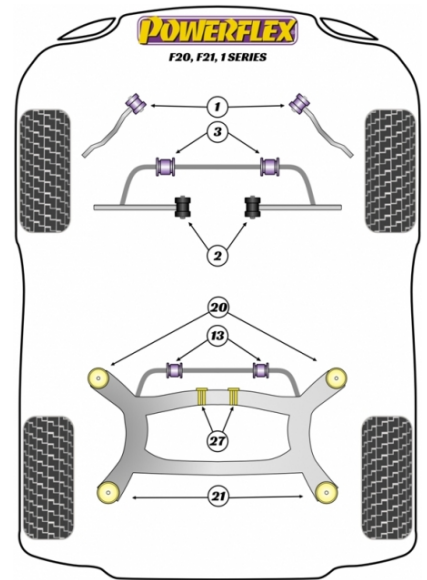

### FRONT RADIUS ARM TO CHASSIS BUSH

Qty Per Car 2

Diagram Ref. 1

Part No. **PFF 51901**

### FRONT RADIUS ARM TO CHASSIS BUSH CASTER ADJUSTABLE

Qty Per Car 2

Diagram Ref. 1

Part No. **PFF 51901G**

### FRONT ANTI ROLL BAR BUSH 24MM

Qty Per Car 2

Diagram Ref. 3

Part No. **PFF 5190324**

### **REAR DIFF FRONT BUSH INSERT**

Qty Per Car **2**

Diagram Ref. **27**

Part No. **PFR 51927**

---