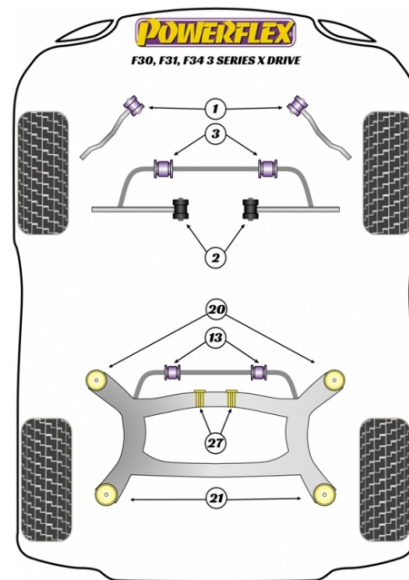

In addition to the Road Series parts listed please check the Black Series website for other bushes suitable for this car that may be more suited to Track/Race use.

FRONT RADIUS ARM TO CHASSIS BUSH

Qty Per Car 2

Diagram Ref. 1

Part No. **PFF 54101**

FRONT CONTROL ARM TO CHASSIS BUSH

Qty Per Car 2

Diagram Ref. 2

Part No. **PFF 54102**

FRONT ANTI ROLL BAR BUSH 22.5MM

Qty Per Car 2

Diagram Ref. 3

Part No. **PFF 5190322.5**

FRONT ANTI ROLL BAR BUSH 23.6MM

Qty Per Car 2

Diagram Ref. 3

Part No. **PFF 5190323.6**

REAR ANTI ROLL BAR BUSH 12MM

Qty Per Car 2

Diagram Ref. 13

Part No. **PFR 5191312**

REAR ANTI ROLL BAR BUSH 13MM

Qty Per Car 2

Diagram Ref. 13

Part No. **PFR 5191313**

REAR SUBFRAME FRONT BUSH INSERT

Qty Per Car 2