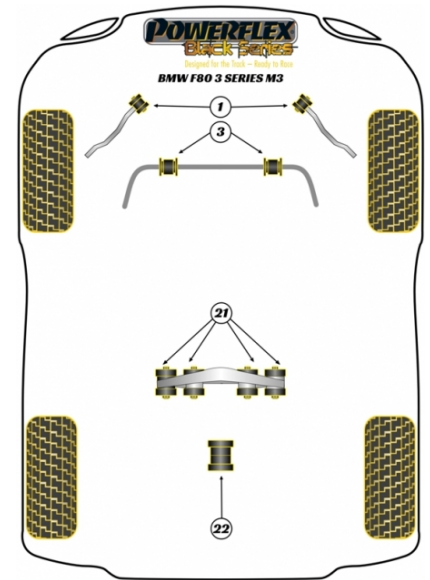

F80 3 SERIES M3

The prices shown on our website are per bush.

To get the total pack price you will need to multiple this price by the number of bushes per vehicle.

Bush Price x Qty Per Car = Pack Price

In addition to the Road Series parts listed please check the Black Series website for other bushes suitable for this car that may be more suited to Track/Race use.

FRONT RADIUS ARM TO CHASSIS BUSH

Qty Per Car **2**

Diagram Ref. **1**

Part No. **PFF 54001**

FRONT RADIUS ARM TO CHASSIS BUSH CASTER OFFSET

Qty Per Car **2**

Diagram Ref. **1**

Part No. **PFF 54001G**

FRONT ANTI ROLL BAR BUSH 26.5MM

Qty Per Car **2**

Diagram Ref. **3**

Part No. **PFF 5120326.5**

FRONT ANTI ROLL BAR BUSH 28MM

Qty Per Car **2**

Diagram Ref. **3**

Part No. **PFF 5120328**

REAR DIFF FRONT MOUNTING BUSH

Qty Per Car **4**

Diagram Ref. **21**

Part No. **PFR 54025**

REAR DIFF REAR MOUNTING BUSH

Qty Per Car **1**

Diagram Ref. **22**

Part No. **PFR 54026**