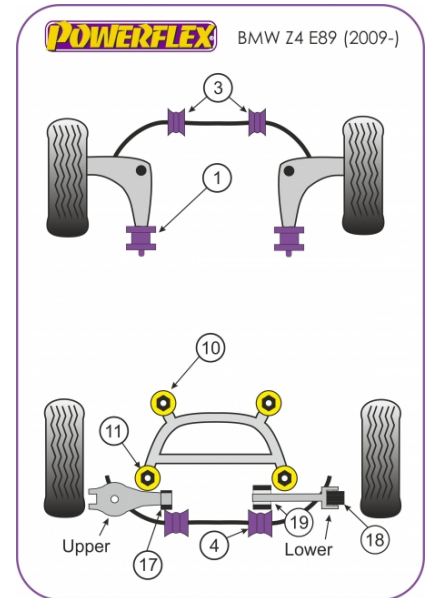

Z4 E89 (2009 -)

The prices shown on our website are per bush.

To get the total pack price you will need to multiple this price by the number of bushes per vehicle.

Bush Price x Qty Per Car = Pack Price

In addition to the Road Series parts listed please check the Black Series website for other bushes suitable for this car that may be more suited to Track/Race use.

FRONT RADIUS ARM TO CHASSIS BUSH

Qty Per Car **2**

Diagram Ref. **1**

Part No. **PFF 5401**

FRONT ANTI ROLL BAR MOUNTING BUSH 26.5MM

Qty Per Car **2**

Diagram Ref. **3**

Part No. **PFF 5460226.5**

REAR ROLL BAR MOUNTING BUSH

Qty Per Car **2**

Diagram Ref. **4**

Part No. **PFR 550419**

REAR SUBFRAME FRONT BUSH

Qty Per Car **2**

Diagram Ref. **10**

Part No. **PFR 54610**

ADJUSTABLE REAR LOWER CONTROL ARM KIT

Qty Per Car **1**

Diagram Ref. **19**

Part No. **PFR 54615G**

REAR LOWER CONTROL ARM INNER BUSH

Qty Per Car **2**

Diagram Ref. **19**

Part No. **PFR 54616**
