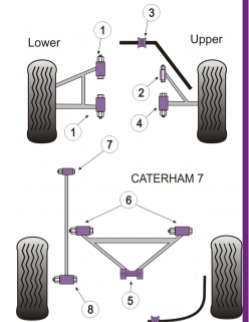

CATERHAM - 7 (DEDION WITHOUT WATTS LINKAGE)

Notes

- Drawing reference no.5, Vehicles to 1996 use PF 8903, Vehicles after 1996 use PF 8907

PRODUCT PRICING INFORMATION

The prices shown on our website are per bush.

To get the total pack price you will need to multiple this price by the number of bushes per vehicle.

Bush Price x Qty Per Car = Pack Price

In addition to the Road Series parts listed please check the Black Series website for other bushes suitable for this car that may be more suited to Track/Race use.

Bush description	Quantity Per Car	Diagram Reference	Part Number	Retail Price Each
 Large Lower Wishbone Bush 1/2" Bore	4	1	PF 8901	
 Small Upper Wishbone Front Bush	2	2	PF 8902	
 Front Anti Roll Bar Bush 12.5mm	2	3	PF 890512.5	
 Front Anti Roll Bar Bush 14.5mm	2	3	PF 890514.5	

	Front Anti Roll Bar Bush 16mm	2	3	PF 890516
	Front Anti Roll Bar Bush 19mm	2	3	PF 890519
	Large Upper Wishbone Rear Bush	2	4	PF 8904
	DeDion "A" Frame Centre Bush	1	5	PF 8903
	DeDion "A" Frame Centre Bush	1	5	PF 8907
	DeDion "A" Frame Mounting Bush	2	6	PF 8901
	Rear Axle Trailing Arm Front Bush	2	7	PF 8909
	Rear Axle Link Rear Bush 1/2" Bore	2	8	PF 8901