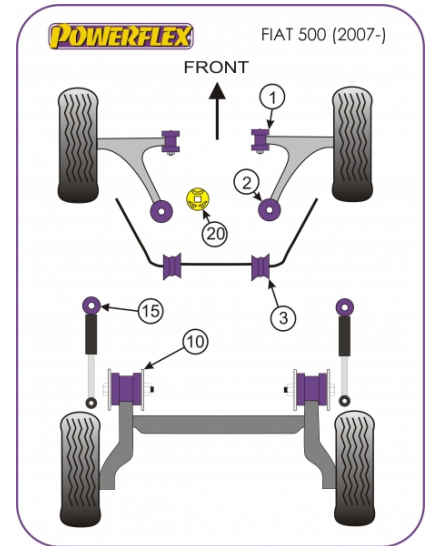

### POWERALIGN CAMBER BOLT KIT (10MM)

Qty Per Car **1**

Diagram Ref. **N/A**

Part No. **PFA100-10**

### FRONT ANTI ROLL BAR BUSH 20MM

Qty Per Car **2**

Diagram Ref. **3**

Part No. **PFF 1650320**

### REAR SHOCK ABSORBER TOP MOUNTING BUSH

Qty Per Car **2**

Diagram Ref. **15**

Part No. **PFR 16515**

---