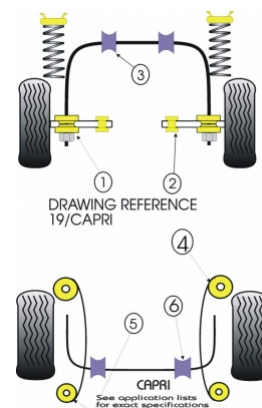

### Notes

- Mk1 & 2 Capri uses PFF 191403-\* front anti roll bar bushes
- Mk3 use PFF 19406-\* front anti roll bar bushes
- PFF 1940624 - 24mm for 2.8 Capri only all other models check sizes (20mm or 22mm).

### PRODUCT PRICING INFORMATION

The prices shown on our website are per bush.

To get the total pack price you will need to multiple this price by the number of bushes per vehicle.

**Bush Price x Qty Per Car = Pack Price**

In addition to the Road Series parts listed please check the Black Series website for other bushes suitable for this car that may be more suited to Track/Race use.

Bush description	Quantity Per Car	Diagram Reference	Part Number	Retail Price Each
 <b>Front Outer Track Control Arm</b>	2	1	<b>PFF 19401</b>	
 <b>Front Inner Track Control Arm</b>	2	2	<b>PFF 19402</b>	
 <b>Front Anti Roll Bar Mount 20mm</b>	2	3	<b>PFF 19140320</b>	

	<b>Front Anti Roll Bar Mount 22mm</b>	<b>2</b>	<b>3</b>	<b>PFF 19140322</b>
	<b>Front Anti Roll Bar Mount 20mm</b>	<b>2</b>	<b>3</b>	<b>PFF 1940620</b>
	<b>Front Anti Roll Bar Mount 22mm</b>	<b>2</b>	<b>3</b>	<b>PFF 1940622</b>
	<b>Front Anti Roll Bar Mount 24mm</b>	<b>2</b>	<b>3</b>	<b>PFF 1940624</b>
	<b>Leaf Spring Mount Front</b>	<b>2</b>	<b>4</b>	<b>PFR 19408</b>
	<b>Leaf Spring Mount Rear</b>	<b>2</b>	<b>5</b>	<b>PFR 19409</b>
	<b>Rear Anti Roll Bar Mount 12mm</b>	<b>2</b>	<b>6</b>	<b>PFR 1941012</b>
	<b>Rear Anti Roll Bar Mount 14mm</b>	<b>2</b>	<b>6</b>	<b>PFR 1941014</b>
	<b>Leaf Spring Shackle Mounts</b>	<b>4</b>		<b>PFR 191414</b>
	<b>Exhaust Mounts</b>	<b>1</b>		<b>EXH 001</b>