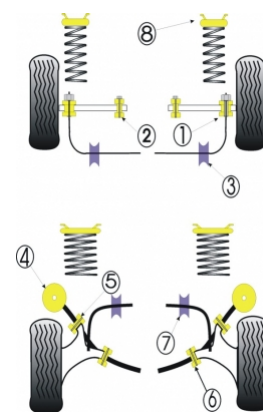

FORD - ESCORT COSWORTH ALL TYPES

Notes

PFR 19111 - Inner bush kit is supplied with mounting bolt. Original Ford bolt needs to be cut off to be removed. Full details enclosed with fitting instructions.

PFF 19100 - All four wheel drives, no bushes available from Ford.

In addition to the Road Series parts listed please check the Black Series website for other bushes suitable for this car that may be more suited to Track/Race use.

Bush description	Quantity Per Car	Diagram Reference	Part Number	Retail Price Each
 Front Outer Track Control Arm Bush	2	1	PFF 19101	
 Front Inner Track Control Arm Bush	2	2	PFF 19103	
 Front Anti Roll Bar Mounting Bush 28mm	2	3	PFF 19128	

	Rear Beam Mounting Bush	2	4	PFR 19107
	Rear Trailing Arm Outer Bush	2	5	PFR 19110
	Rear Trailing Arm Inner Bush	2	6	PFR 19111
	Rear Anti-Roll Bar Mounting Bush 22mm	2	7	PFR 1921022
	Front Top Shock Absorber Mount	2	8	PFF 19199
	Gear Lever Cradle Mount Kit	1		PFF 19100
	Exhaust Mounts	1		EXH 001