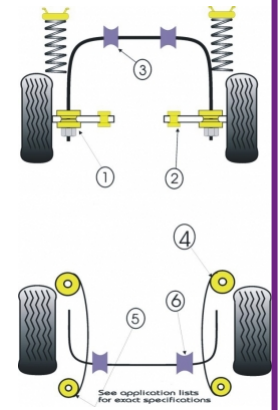

FORD - ESCORT MK2

PRODUCT PRICING INFORMATION

The prices shown on our website are per bush.

To get the total pack price you will need to multiple this price by the number of bushes per vehicle.

Bush Price x Qty Per Car = Pack Price

In addition to the Road Series parts listed please check the Black Series website for other bushes suitable for this car that may be more suited to Track/Race use.

Bush description	Quantity Per Car	Diagram Reference	Part Number	Retail Price Each
 Front Outer Track Control Arm	2	1	PFF 19401	
 Front Inner Track Control Arm	2	2	PFF 19402	
 Front Anti Roll Bar Mount 20mm	2	3	PFF 19140320	
 Front Anti Roll Bar Mount 22mm	2	3	PFF 19140322	
 Leaf Spring Mount Front	2	4	PFR 192408	
 Leaf Spring Mount Rear	2	5	PFR 192409	