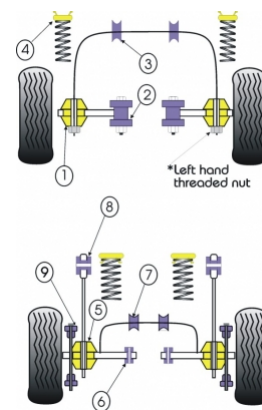

### Notes

PFF 1922526 Front Anti Roll Bar Mounting Bush Fits The RS1600i

In addition to the Road Series parts listed please check the Black Series website for other bushes suitable for this car that may be more suited to Track/Race use.

Bush description	Quantity Per Car	Diagram Reference	Part Number	Retail Price Each
 <b>Front Outer Track Control Arm Bush</b>	2	1	<b>PFF 19201</b>	
 <b>Front Inner Track Control Arm Bush</b>	2	2	<b>PFF 19102</b>	
 <b>Front Anti Roll Bar Mounting Bush 22mm</b>	2	3	<b>PFF 19122</b>	
 <b>Front Anti Roll Bar Mounting Bush 26mm</b>	2	3	<b>PFF 1922526</b>	

	<b>Front Top Shock Absorber Mount</b>	<b>2</b>	<b>4</b>	<b>PFF 19199</b>
	<b>Rear Tie Bar To Wishbone Bush</b>	<b>2</b>	<b>5</b>	<b>PFR 19203</b>
	<b>Rear Inner Wishbone Bush</b>	<b>2</b>	<b>6</b>	<b>PFR 19207</b>
	<b>Rear Anti Roll Bar Mounting Bush 14mm</b>	<b>2</b>	<b>7</b>	<b>PFR 1921014</b>
	<b>Rear Anti Roll Bar Mounting Bush 16mm</b>	<b>2</b>	<b>7</b>	<b>PFR 1921016</b>
	<b>Rear Tie Bar To Chassis Bush</b>	<b>2</b>	<b>8</b>	<b>PFR 19211</b>
	<b>Rear Wishbone To Hub Bushes</b>	<b>4</b>	<b>9</b>	<b>PFR 19219</b>
	<b>Exhaust Mounts</b>	<b>3</b>		<b>EXH 001</b>