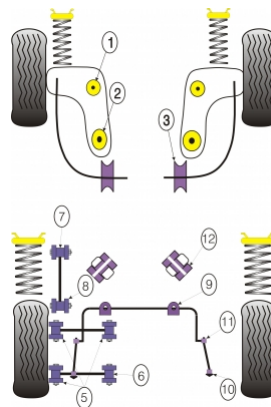

## FORD - ESCORT MK5,6 RS2000 4X4 1992-96

### Notes

- FORD HAVE CHANGED THE DIAMETER OF THE WISHBONE BUSHES SEVERAL TIMES, CHECK ORIGINAL DIAMETER BEFORE ORDERING.
- PFF 19601 is 46mm
- PFF 19602 is 54mm
- PFF 19901 is 47mm

In addition to the Road Series parts listed please check the Black Series website for other bushes suitable for this car that may be more suited to Track/Race use.

Bush description	Quantity Per Car	Diagram Reference	Part Number	Retail Price Each
 <b>Front Wishbone Front Bush 46mm</b> <a href="#">Click for fitting instructions</a>	2	1	<b>PFF 19601</b>	
 <b>Front Wishbone Front Bush 54mm</b> <a href="#">Click for fitting instructions</a>	2	1	<b>PFF 19602</b>	
 <b>Front Wishbone Front Bush 47mm</b>	2	1	<b>PFF 19901</b>	

	<b>Front Wishbone Rear Bush 46mm</b> Click for fitting instructions	2	2	<b>PFF 19601</b>
	<b>Front Wishbone Rear Bush 54mm</b> Click for fitting instructions	2	2	<b>PFF 19602</b>
	<b>Front Wishbone Rear Bush 47mm</b> Click for fitting instructions	2	2	<b>PFF 19901</b>
	<b>Front Anti Roll Bar Bush 16mm</b>	2	3	<b>PFF 19603</b>
	<b>Rear Track Rod Bush</b>	6	5	<b>PFR 19505</b>
	<b>Rear Track Rod Inner Bush</b>	2	6	<b>PFR 19506</b>
	<b>Rear Tie Bar Front Bush</b>	2	7	<b>PFR 19507</b>
	<b>Rear Tie Bar Rear Bush</b>	2	8	<b>PFR 19508</b>
	<b>Rear Anti Roll Bar Bush 16mm</b>	2	9	<b>PFR 1921016</b>
	<b>Rear Track Rod To Anti Roll Bar Link Rod</b>	2	10	<b>PFR 19510</b>
	<b>Rear Anti Roll Bar To Link Rod</b>	2	11	<b>PFR 19511</b>
	<b>Rear Diff Mounting Bush</b>	2	12	<b>PFR 19512</b>
	<b>Exhaust Mount</b>	1		<b>EXH 001</b>