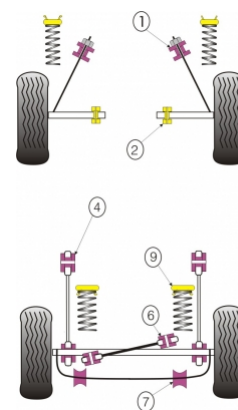

FORD - FIESTA MK1 & 2 ALL TYPES (1976-1989)

Notes

- PFF 19301 and PFR 19307 - FIT MK2 XR2 FIESTA ONLY
- PFF 19302, PFF 19102, PFR 19304 and PFR 19306 - THESE BUSHES WILL FIT Mk1 AND Mk2 FIESTA'S except for MK2 Fiesta from 1986 onwards use PFF 19302 not PFF 19301

In addition to the Road Series parts listed please check the Black Series website for other bushes suitable for this car that may be more suited to Track/Race use.

| Bush description | Quantity Per Car | Diagram Reference | Part Number | Retail Price Each |
|--|------------------|-------------------|------------------|-------------------|
|  Front Tie Bar To Chassis Bush | 2 | 1 | PFF 19301 | |
|  Front Tie Bar To Chassis Bush | 2 | 1 | PFF 19302 | |
|  Front Inner Track Control Arm Bush | 2 | 2 | PFF 19102 | |

| | | | | |
|---|--|----------|----------|------------------|
|  | Rear Tie Bar Bushes | 4 | 4 | PFR 19304 |
|  | Rear Panhard Rod Bush | 2 | 6 | PFR 19306 |
|  | Rear Anti Roll Bar Mounting Bush 14mm | 2 | 7 | PFR 19307 |
|  | PowerAlign Camber Bolt Kit (12mm) 🔗 Click for fitting instructions | 1 | | PFA 10012 |
|  | Exhaust Mounts | 1 | | EXH 001 |