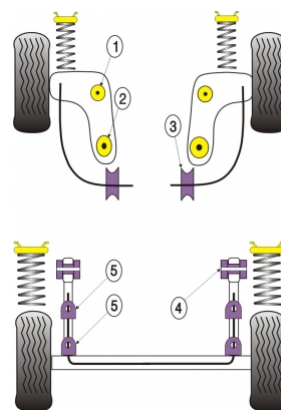

## FORD - FIESTA MK3 (1989-1996) INC RS TURBO, XR2I AND RS1800 16V

### Notes

- Ford Have Changed The Diameter Of The Front Wishbone Bushes Several Times Please Measure The Original Bushes And Order The Correct Size
  - PFF 19601 is 46mm Diameter
  - PFF 19602 is 54mm Diameter
  - PFF 19901 is 47mm Diameter
- Some Anti Roll Bar Mounts Have A Flat Bottom (PFR19-210-20) & Some Are Cylindrical (PFR 19608)

In addition to the Road Series parts listed please check the Black Series website for other bushes suitable for this car that may be more suited to Track/Race use.

Bush description	Quantity Per Car	Diagram Reference	Part Number	Retail Price Each
 <b>Front Wishbone Front Bush 46mm</b> <a href="#">Click for fitting instructions</a>	2	1	<b>PFF 19601</b>	
 <b>Front Wishbone Front Bush 54mm</b> <a href="#">Click for fitting instructions</a>	2	1	<b>PFF 19602</b>	

	<b>Front Wishbone Front Bush 47mm</b> Click for fitting instructions	2	1	<b>PFF 19901</b>
	<b>Front Wishbone Rear Bush 46mm</b> Click for fitting instructions	2	2	<b>PFF 19601</b>
	<b>Front Wishbone Rear Bush 54mm</b> Click for fitting instructions	2	2	<b>PFF 19602</b>
	<b>Front Wishbone Rear Bush 47mm</b> Click for fitting instructions	2	2	<b>PFF 19901</b>
	<b>Front Anti Roll Bar Mounting Bush 16mm</b>	2	3	<b>PFF 19603</b>
	<b>Rear Beam Mounting Bush</b>	2	4	<b>PFR 19606</b>
	<b>Rear Anti Roll Bar Mounting Bush 20mm</b>	4	5	<b>PFR 1921020</b>
	<b>Rear Anti Roll Bar Mounting Bush 20mm</b>	4	5	<b>PFR 19608</b>
	<b>Exhaust Mounts</b>	1		<b>EXH 001</b>