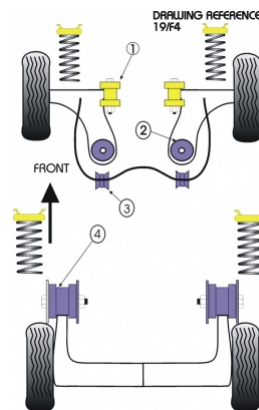

FORD - FIESTA MK4 (1995 - 1999) & MK5 (1999 - 2002)

PRODUCT PRICING INFORMATION

The prices shown on our website are per bush.

To get the total pack price you will need to multiple this price by the number of bushes per vehicle.

Bush Price x Qty Per Car = Pack Price

In addition to the Road Series parts listed please check the Black Series website for other bushes suitable for this car that may be more suited to Track/Race use.

Bush description	Quantity Per Car	Diagram Reference	Part Number	Retail Price Each
Front Wishbone Lower Front Bush	2	1	PFF 19701	
Front Wishbone Lower Rear Bush Click for fitting instructions	2	2	PFF 19702	
Front Anti Roll Bar Mounting Bush 16mm	2	3	PFF 19603	
Rear Beam Mounting Bush	2	4	PFR 19707